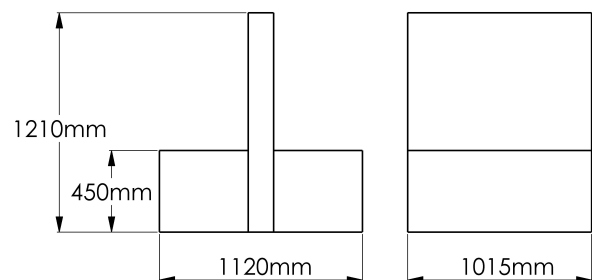

## Wedge 2s High Back Double Sided

**Dimensions in mm**  
Height: 1210  
Seat Height: 450

### Features

- Part of an integrated modular product range
- Compact size maximizes use of floor space
- Comfort is achieved with high resilient Dunlop foams in combination with correct seating height
- Heavy duty construction makes this product ideal for commercial applications
- Fixed seat cushioning
- 25mm high nylon glide
- Bassett 2 year commercial warranty