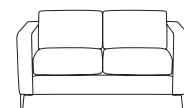

Upholstery options
Any colour fabric
or leather

Leg options
Metal - matt black
Timber - light or dark

single

two

two and a half

three

nardo - coming soon

Nardo soars to new heights with its funky aerofoil inspired design and curvaceous lines. This generously proportioned lounge range is ideal for those looking to add retro charm and inspire creativity within their office space.