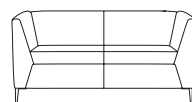

two and a half