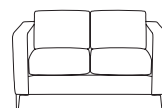

sienna

Especially made for commercial applications the Sienna is a classic that incorporates the values of style, support and structural integrity which are expected from hard working seating in public areas.

Blending a classic design with elegant proportions in a range of models, means you can create a versatile space to suit your exact requirements.

Hand made in Australia, Sienna can be upholstered in your fabric or leather of choice giving you complete creative freedom to turn your office vision into reality.

Upholstery options
Any colour fabric
or leather

Leg options
Metal - matt black
Timber - light or dark

single

two

two and a half

three