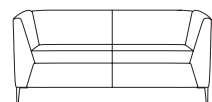

cambroso

Cambroso is a contemporary lounge which features a modern and timeless design. Immediately softening the office environment while adding a touch of sophistication.

Handcrafted in Australia, Cambroso can be upholstered in commercial quality fabrics of your choice, bringing a sense of luxury and comfort to suit your office space.

This Cambroso lounge features matt black legs as standard and is available in single, two and three and four seat models, along with a complementing quiet booth adding to its versatility.

Upholstery options
Any colour fabric
or leather

Leg options
Metal - matt black
Timber - light or dark

single

two

two and a half

three

quiet