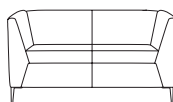

cambroso

Cambroso is a contemporary lounge which features a modern and timeless design. Immediately softening the office environment while adding a touch of sophistication.

Handcrafted in Australia, Cambroso can be upholstered in commercial quality fabrics of your choice, bringing a sense of luxury and comfort to suit your office space.

This Cambroso lounge features matt black legs as standard and is available in single, two and three and four seat models, along with a complementing quiet booth adding to its versatility.

Upholstery options
Any colour fabric
or leather

Leg options
Metal - matt black
Timber - light or dark

single

two

two and a half

three

quiet