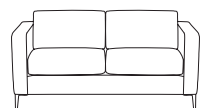

Upholstery options
Any colour fabric
or leather

Leg options
Metal - matt black
Timber - light or dark

single

two

two and a half

three

nardo - coming soon

Nardo soars to new heights with its funky aerofoil inspired design and curvaceous lines. This generously proportioned lounge range is ideal for those looking to add retro charm and inspire creativity within their office space.