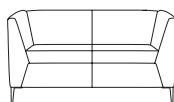

cambroso

Cambroso is a contemporary lounge which features a modern and timeless design. Immediately softening the office environment while adding a touch of sophistication.

Handcrafted in Australia, Cambroso can be upholstered in commercial quality fabrics of your choice, bringing a sense of luxury and comfort to suit your office space.

This Cambroso lounge features matt black legs as standard and is available in single, two and three and four seat models, along with a complementing quiet booth adding to its versatility.

Upholstery options
Any colour fabric
or leather

Leg options
Metal - matt black
Timber - light or dark

single

two

two and a half

three

quiet